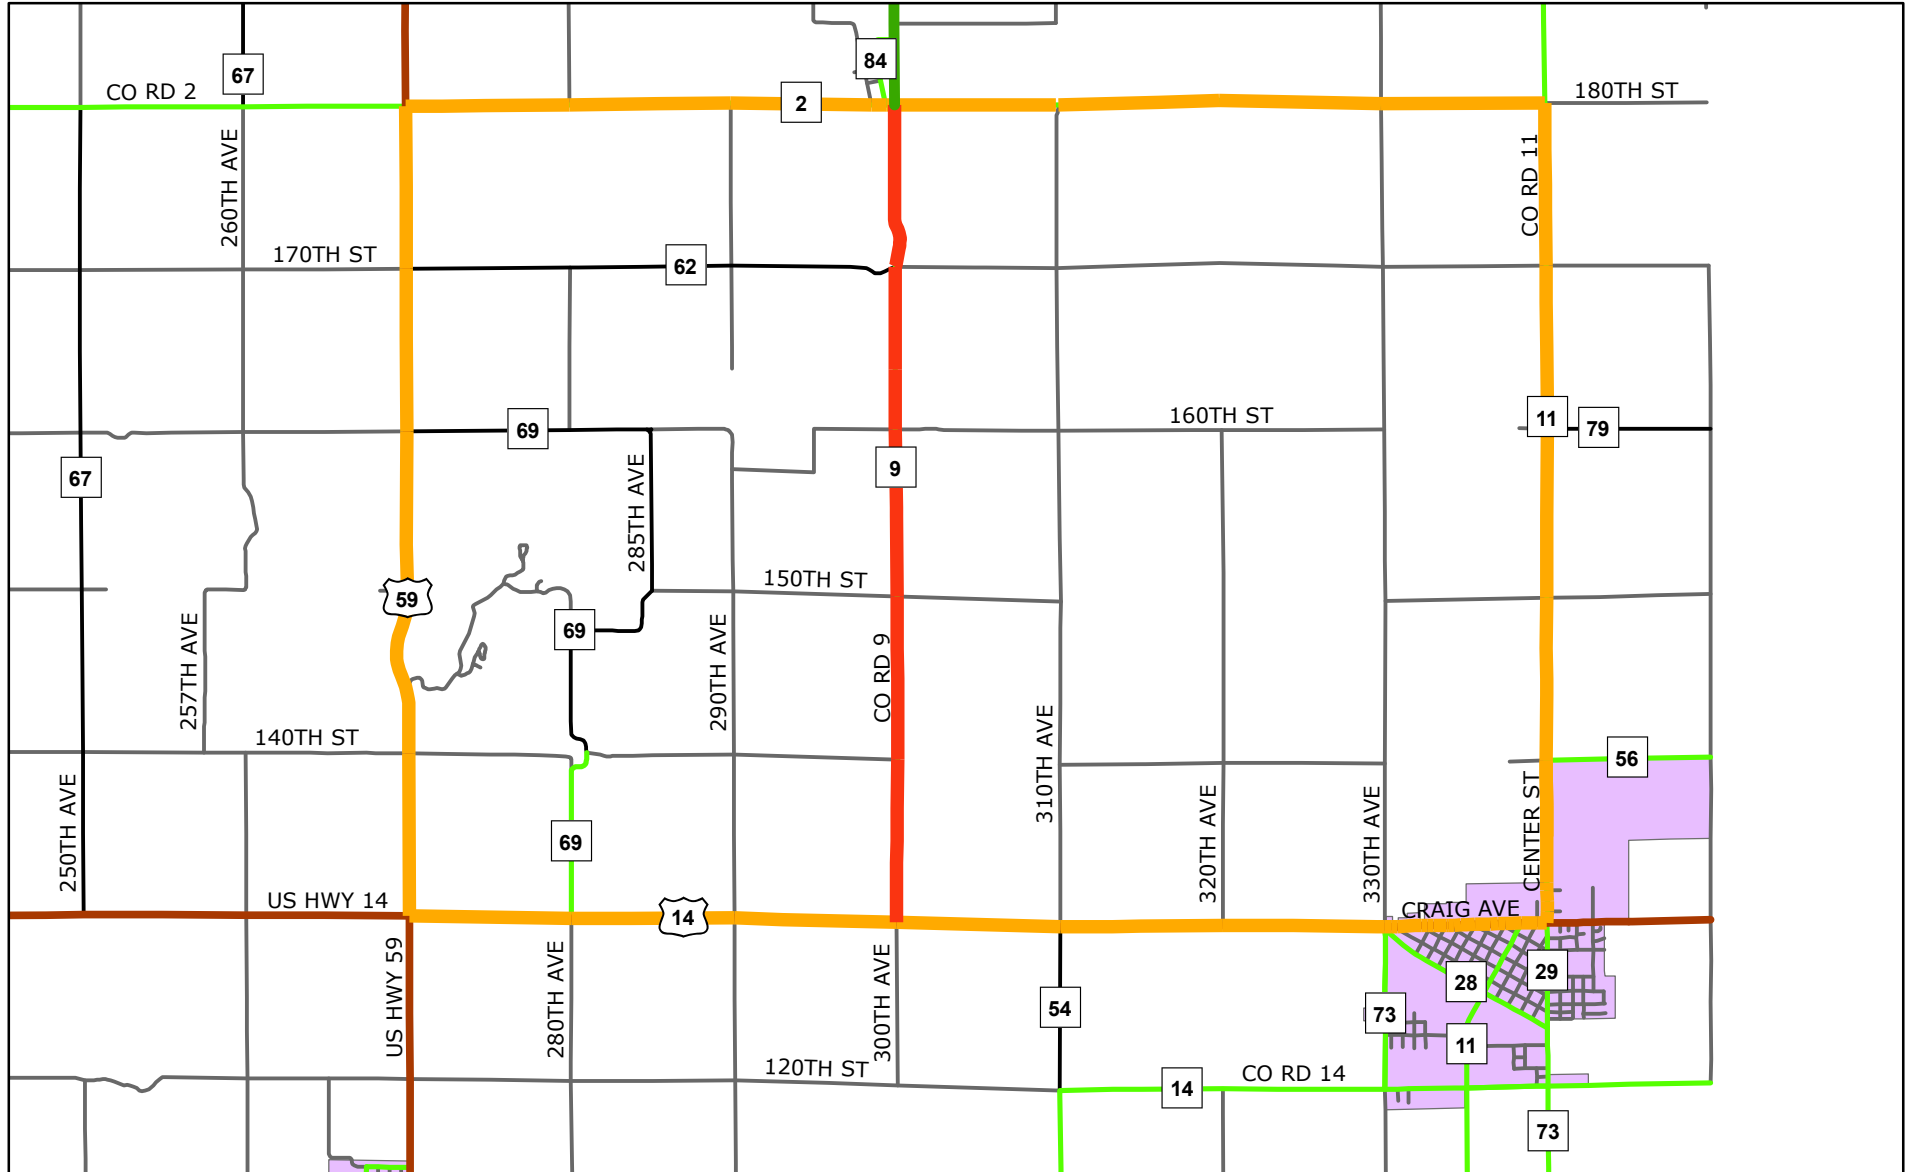

County Highway 9 Detour

Lyon County, MN

June 14, 2010 to September 30, 2010. End date subject to change.

Legend

- Closed Road
- Detour Route
- County Highway 9 - Open

Map created by the Lyon County GIS Department. For reference use only.